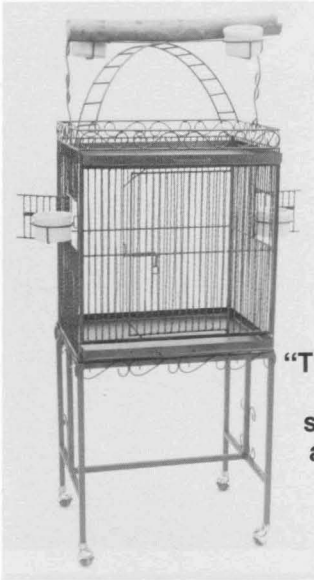

A rough-hewn plank walkway winds through the landscaped Canyon, which contains no bars, wires or fences to impede the view of the eagles. A moat, 10 feet wide at its narrowest point, keeps the birds from wandering away, and the abutments, a minimum of four feet higher than any perching point, discourages the eagles from jumping over the canyon walls.

Inglebrook Forges

presents

Avian Engineered and Designed Cages
All Sizes • Shapes • Custom Made Cages

Dealer
inquiries invited
'Cost plus'
to the public

Call (213) 681-9785 for Shipping Quotes & Cage Information

**Buy Direct From the Designer &
Manufacturer of the World's Best Cages**

**"THE ANYWHERE
AMAZON"**
stand and cage
are two pieces

*Cages are shown
with Benay Calderon,
Inglebrook representative
and bird trainer.*

"THE AMAZON DELIGHT"
24" x 24" HEIGHT-52" or 58"

We'll sell you an old-fashioned bell shaped cage if you insist, but let us send you information on a better idea! Rectangles are more space efficient, easier to maintain and birds love roof top playpens